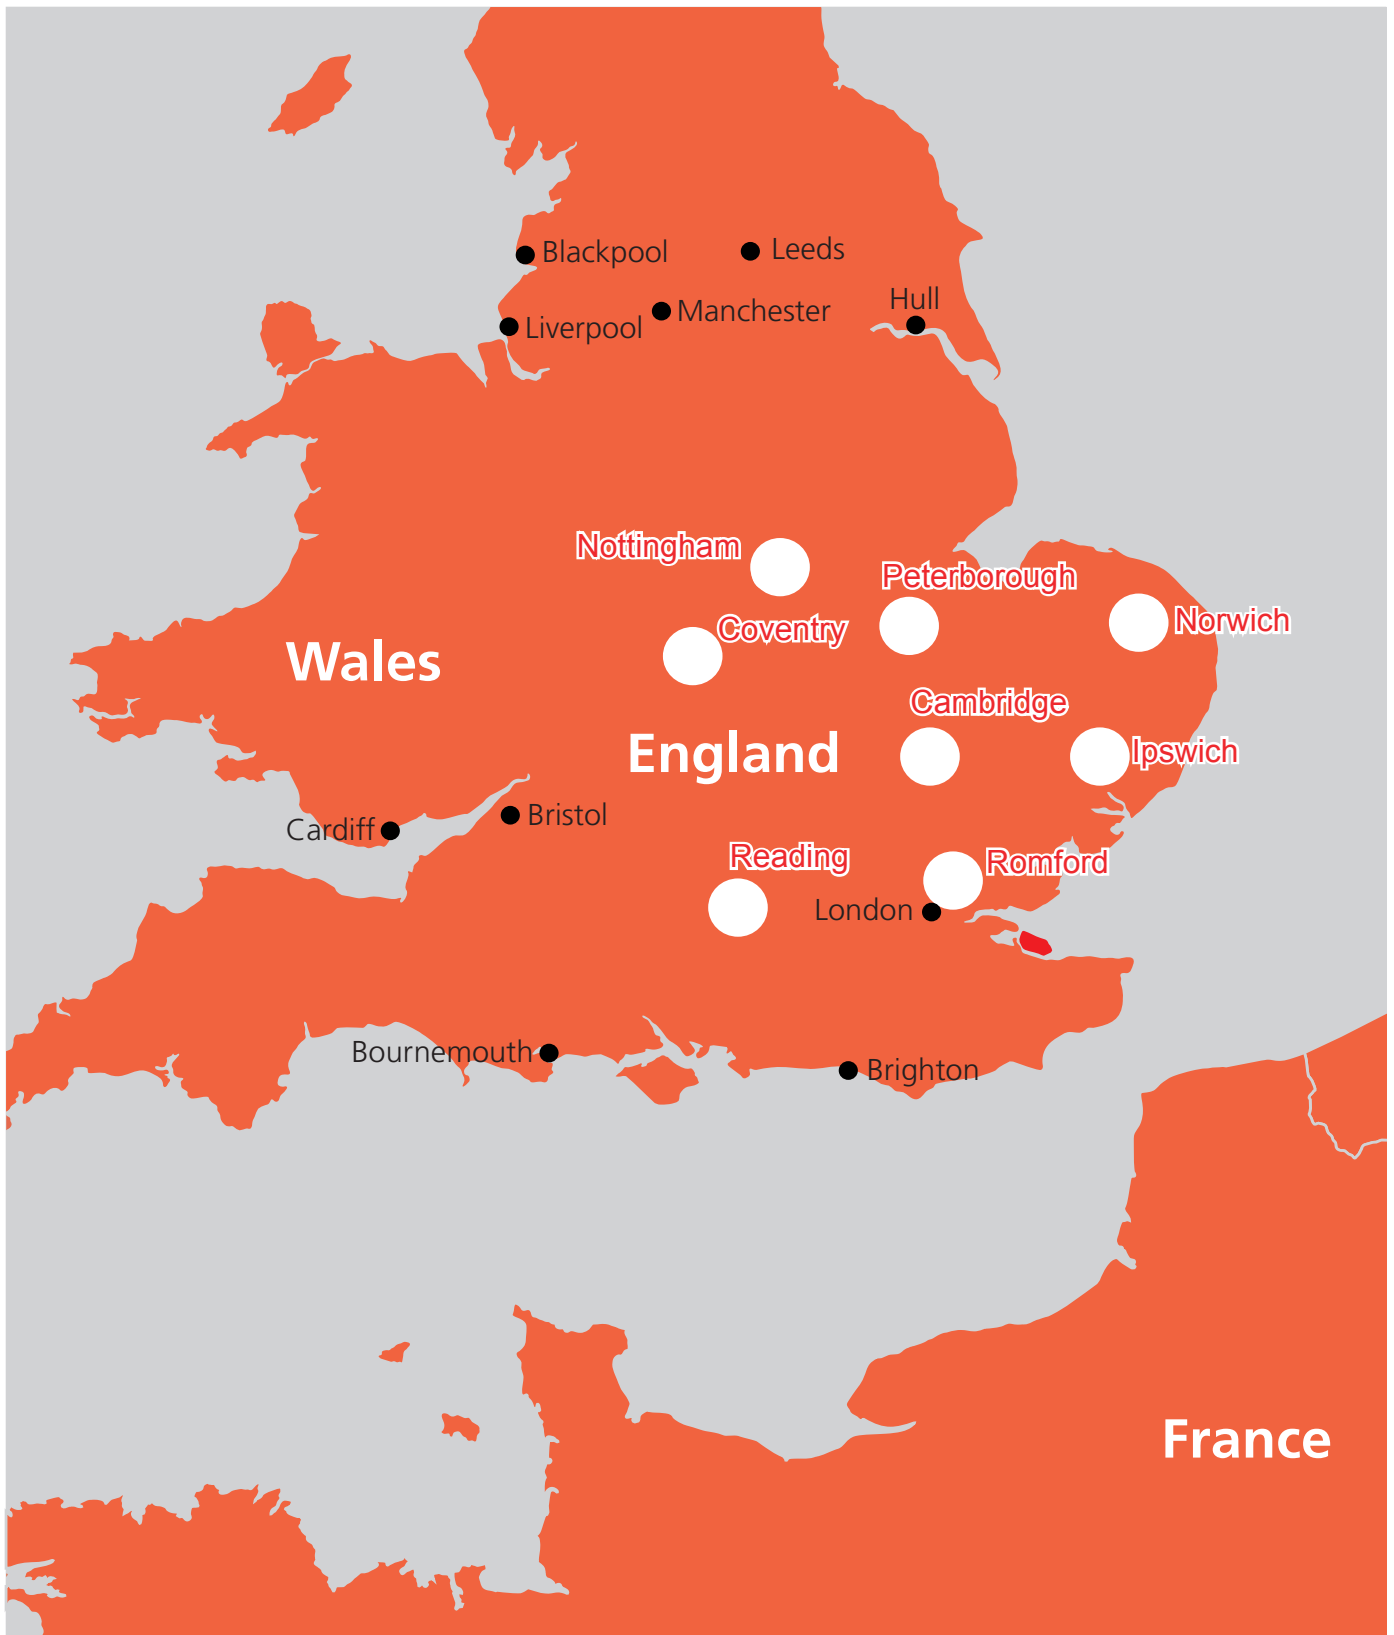

A brand of Movac Group Ltd

Movac Group Limited

Head Office: 11 Portman Road, Ipswich, Suffolk UK IP1 2BP

t: 01602 894019 e: sales@vernici.co.uk www.movac.com

Registered Office: 11 Portman Road, Ipswich, Suffolk IP1 2BP. Registered in England & Wales: 012